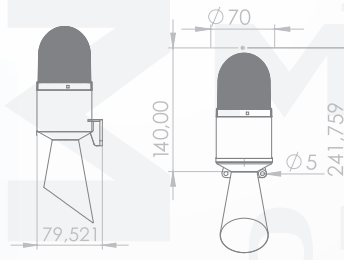

7 Different Melodies Ignition Inputs

Industrial Crane Horns

- Replaceable SMD Led module.
- **7 different melodies for 7 ignition inputs in the same product.**
- 2 years warranty.
- **124-130 dB** volume.
- ABS housing.
- Polycarbonate lenses.
- Can be mounted on wall.
- Does not affected by water, dust, heat and UV rays.
- 50.000 hours LED life.
- Steady-Flashing-Strobing-Rotary and with Buzzer as working options.
- **Sound and light can be controlled separately.**
- 12-24V AC/DC - 40-260V AC/DC

When 3 buttons are pressed at the same time, wrong use alarm sound starts beeping.

Color codes are placed at the end of your order.

Industrial crane horns are produced as a standard with red light.
For other colors, please specify the color code at the end of the main code in your order. (SNT-EB7022-F1-3)