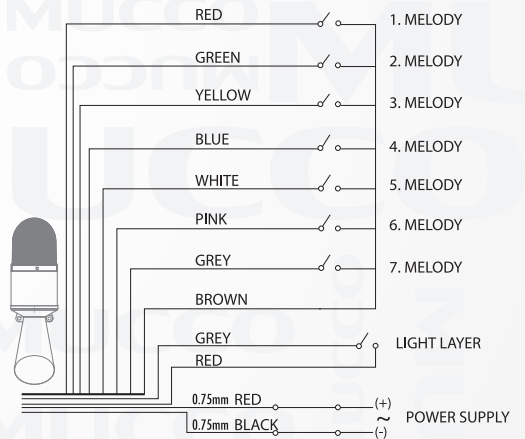

7 Different Melodies Ignition Inputs

Industrial Crane Horns

- Replaceable SMD Led module.
- **7 different melodies for 7 ignition inputs in the same product.**
- 2 years warranty.
- **124-130 dB** volume.
- ABS housing.
- Polycarbonate lenses.
- Can be mounted on wall.
- Does not affected by water, dust, heat and UV rays.
- 50.000 hours LED life.
- Steady-Flashing-Strobing-Rotary and with Buzzer as working options.
- **Sound and light can be controlled separately.**
- 12-24V AC/DC - 40-260V AC/DC

When 3 buttons are pressed at the same time, wrong use alarm sound starts beeping.

Color codes are placed at the end of your order.

Industrial crane horns are produced as a standard with red light.
For other colors, please specify the color code at the end of the main code in your order. (SNT-EB7022-F1-3)