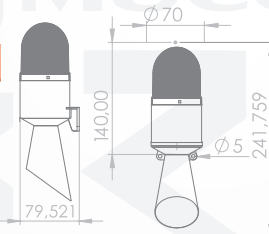

LED Horns

- Super bright SMD led.
- 10 melodies.
- Sound and Light modes selectable (button control).
- 2 years warranty.
- 124-130 dB volume.
- ABS housing.
- Polycarbonate lenses.
- Can be mounted on wall.
- Does not affected by water, dust, heat and UV rays.
- 50.000 hours LED life.
- Steady-Flashing-Strobing-Rotary and with Buzzer as working options.
- 12-24V AC/DC - 40-260V AC/DC

**High
SOUND High
LIGHT**

Color codes are placed at the end of your order.

LED horns are produced as a standard with red light.

For other colors, please specify the color code at the end of the main code in your order. (SNT-B712-F1-3)